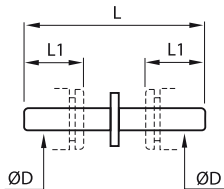

3120**Stem Connector**

Technical polymer

**ØD****L****L1****kg**

4

3120 04 00

34.5

12

0.001

6

3120 06 00

38.5

14

0.001

8

3120 08 00

41

0.007

This model is available in nickel-plated brass; please use suffix 85. Example: 3120 04 00 85.

Only compatible with Parker Legris fittings.

Drawing available upon request.