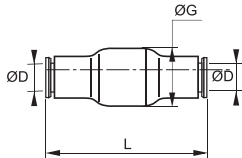

## In-Line Equal Non-Return Valve

Technical polymer, nickel-plated  
brass, NBR

ØD

G

L

kg

4

7996 04 00